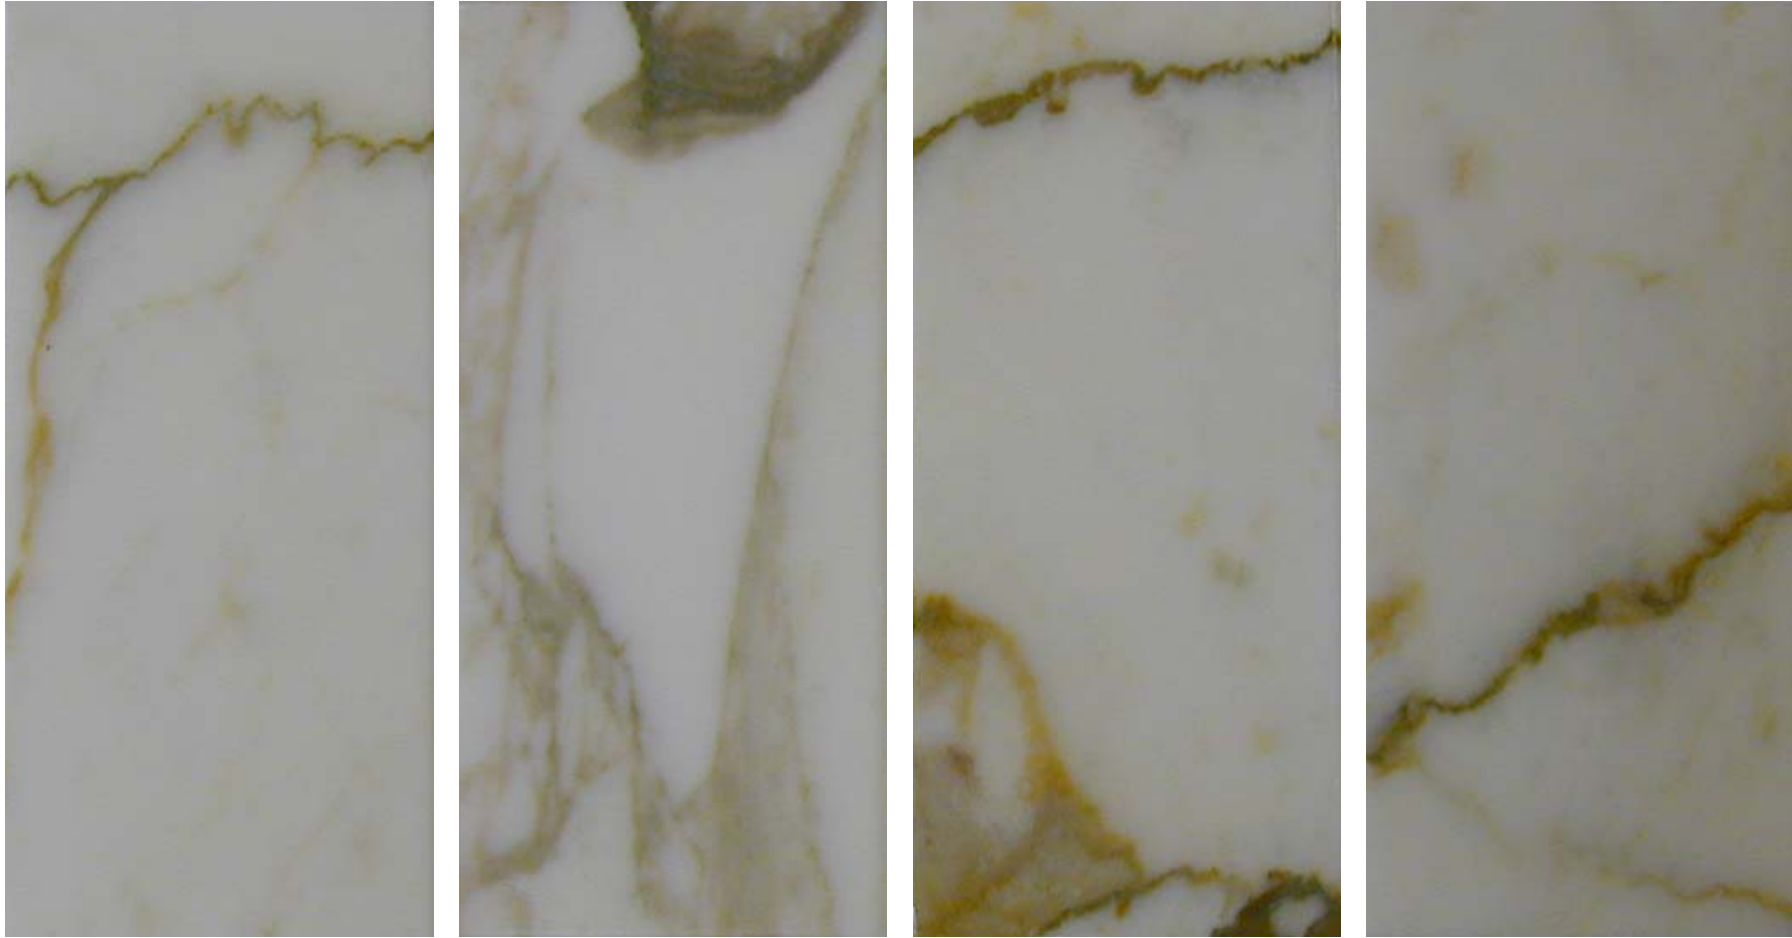

KnollStudio

Marble Finishes

Verdi Alpi - MV

Please Note. Marble is a natural product and finishes vary. The images above whilst representative can not be taken as a guarantee of veining or exact colour

KnollStudio

Marble Finishes

Calacatta - MC

Please Note. Marble is a natural product and finishes vary. The images above whilst representative can not be taken as a guarantee of veining or exact colour

KnollStudio

Marble Finishes

White - MW

Please Note. Marble is a natural product and finishes vary. The images above whilst representative can not be taken as a guarantee of veining or exact colour

KnollStudio

Marble Finishes

Nero Marquina - MN